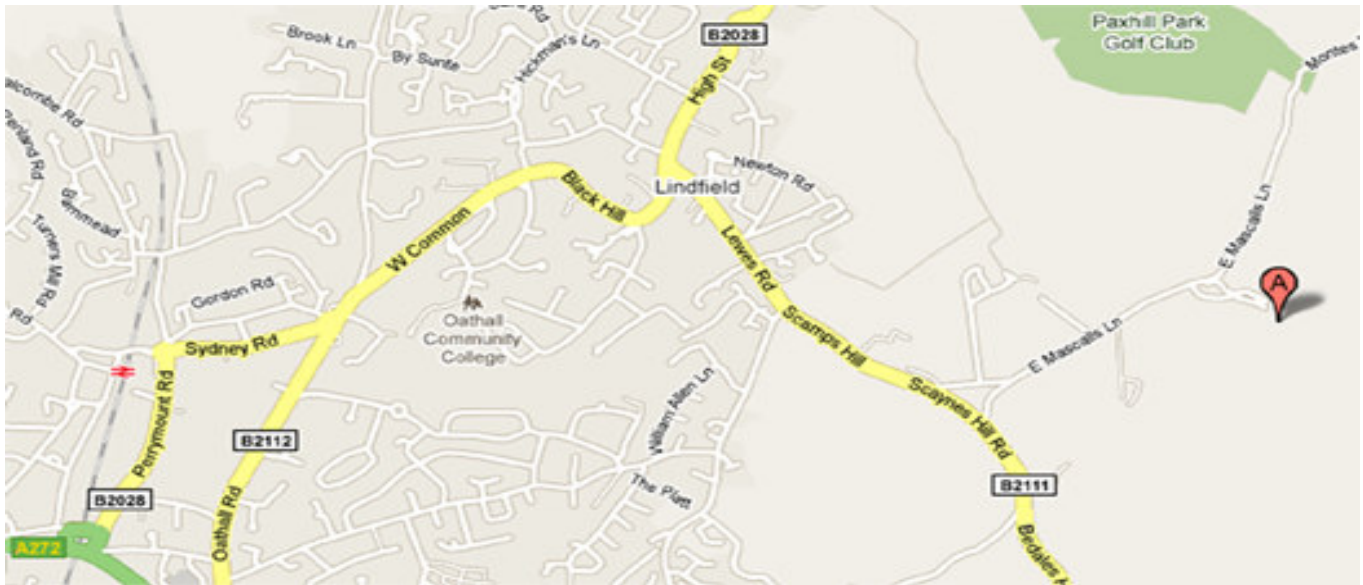

## Wildwood Bushcraft Course Location - Lindfield

Most Survival Weekends and some other courses are held in private woodlands belonging to Great Walstead School, East Mascalls Lane, Lindfield, West Sussex, RH16 2QL

Here is a web link to the google map of the location: <http://tinyurl.com/5pro5s>

Please park in the school car park in front of reception, and await the instructor.

If you have any problems finding us, or are delayed, please call the instructor on 07709 031715.